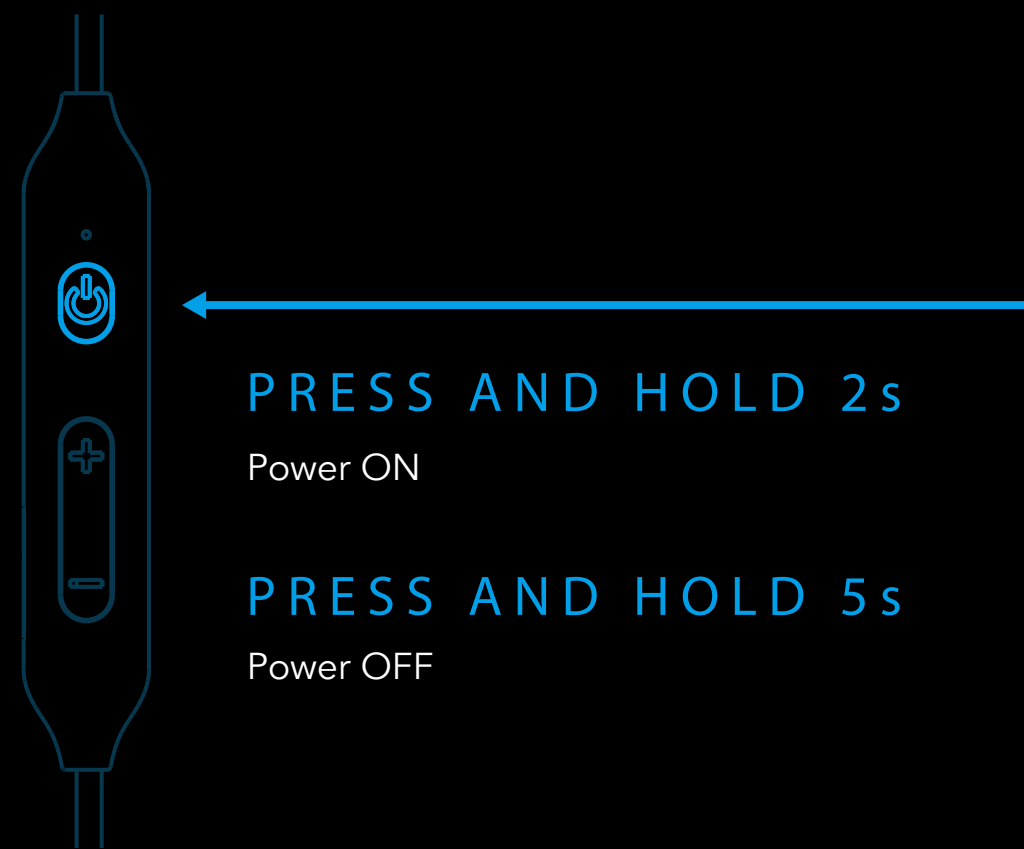

IMPORTANT FEATURES

Last number redial

Power on - Press and hold the multifunction button (MFB) for 2s until the BLUE light flashes ;
Power off - Press and hold the MFB for 5s till the RED light on for 2s;

Call answer / end / reject

Answer