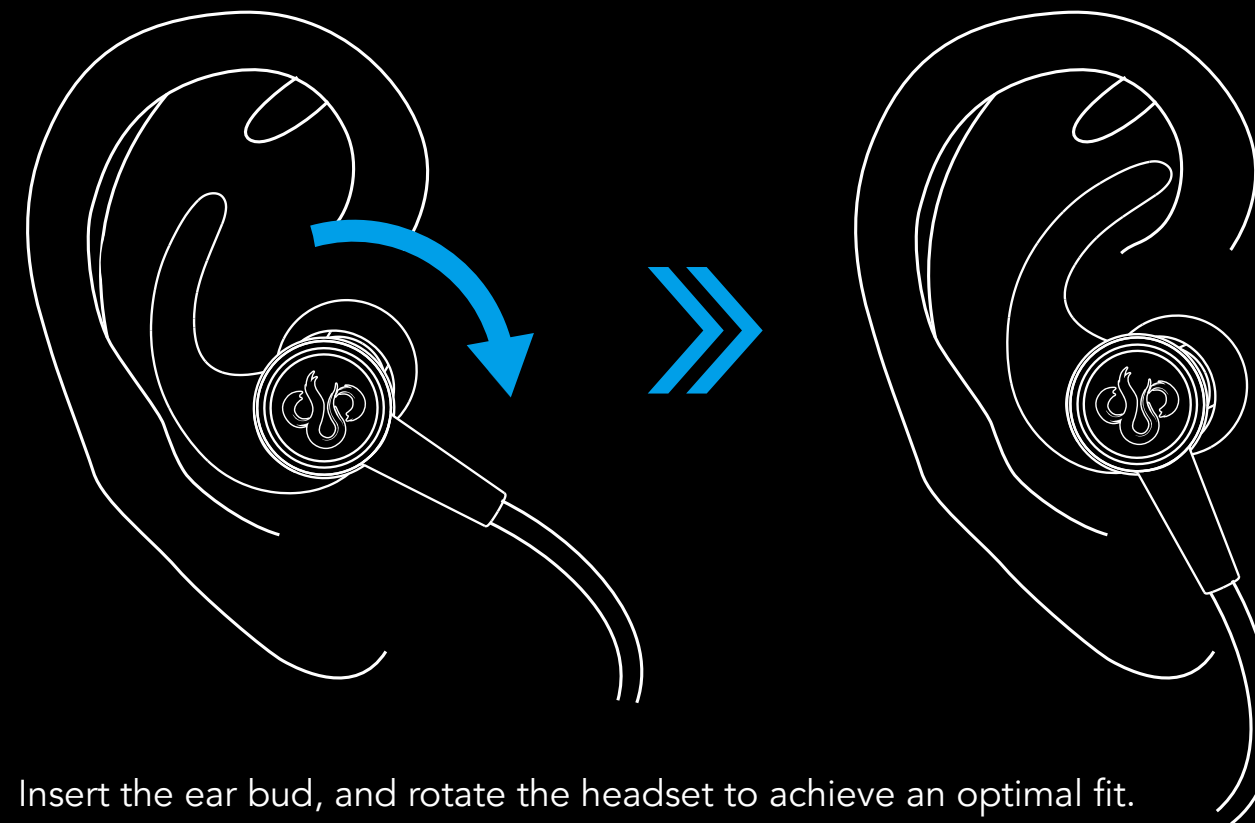

Play audio files from a PC after connected with its BT dongle, and also support wireless internet voice chat through QQ, MSN and SKYPE.

PAIRING STEPS

PRESS AND HOLD 5s

NOTE:

The headset will power off automatically 3 minutes without connection.

Under power-off status, press and hold the MFB until the indicator light flashes red and blue alternatively, then the Headset enters the pairing mode;

WEARING

Insert the ear bud, and rotate the headset to achieve an optimal fit.