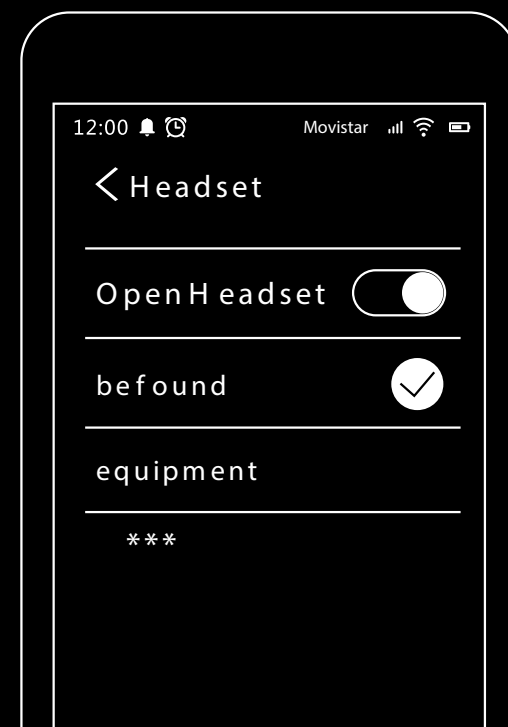

Play audio files from a PC after connected with its BT dongle, and also support wireless internet voice chat through QQ, MSN and SKYPE.

PAIRING STEPS

PRESS AND HOLD 5s

NOTE:

The headset will power off automatically 3 minutes without connection.

Under power-off status, press and hold the MFB until the indicator light flashes red and blue alternatively, then the Headset enters the pairing mode;

WEARING

Insert the ear bud, and rotate the headset to achieve an optimal fit.