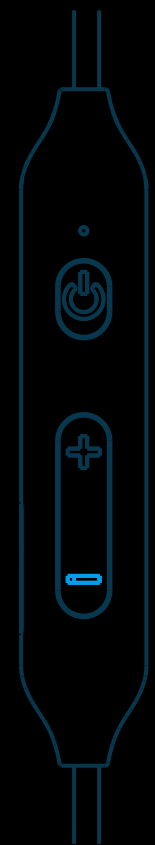

Call answer / end / reject

 Answer

Call answer - Answer by your phone or press the MFB, or say " yes"

 End

Call end - End by your phone or press the MFB;

 Reject

Call reject - Reject by your phone or press and hold the MFB for 2s, or say "no"

IMPORTANT FEATURES

Last number redial / Play music / Track control / Volume adjust

 Last number redial

Last number redial - Quickly tap the MFB twice to redial the last dialed phone number;

 Play music

Play music - Press the MFB to play/pause music under music playing status;

 Track control

Track control - Press and hold the "Volume +" button for 2s to skip to the next song; Press and hold the "Volume -" button for 2s to play the previous song;

 Volume adjust

Volume adjust - Press the "Volume +" or "Volume -" button to increase or decrease the volume.

IMPORTANT FEATURES

Call answer / end / reject

🔄 Reset the headset to factory settings

**PRESS AND
HOLD 3s**

Press and hold the volume "-" button for 3 seconds upon charging the Headset until the blue light flashes 3 times.