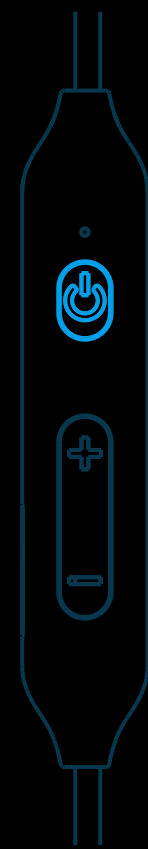

PAIRING STEPS

PRESS AND HOLD 5s

NOTE:

The headset will power off automatically 3 minutes without connection.

Under power-off status, press and hold the MFB until the indicator light flashes red and blue alternatively, then the Headset enters the pairing mode;