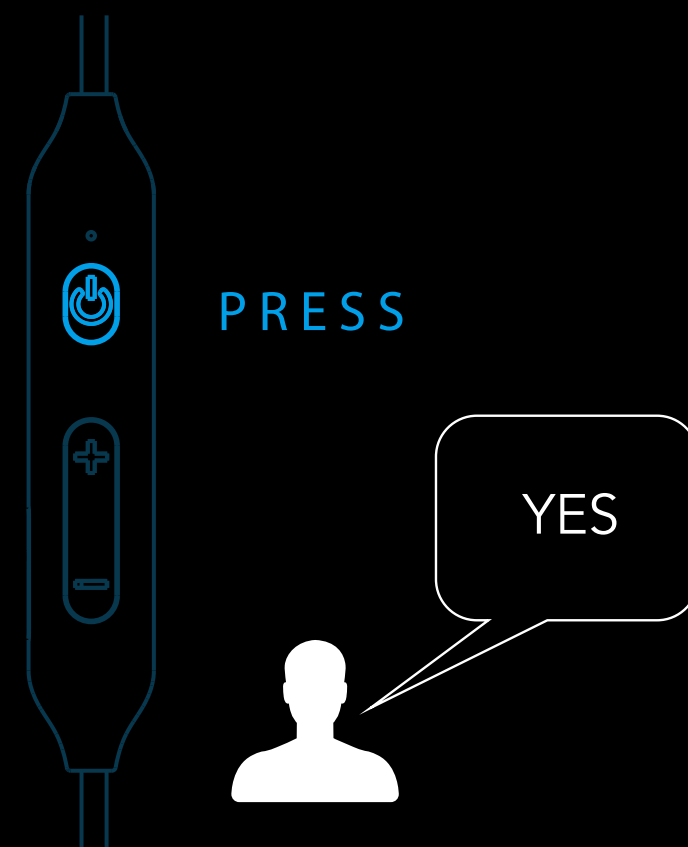

Hold the cable with one clip

Hold the cable with two clips

IMPORTANT FEATURES

Last number redial

Power on - Press and hold the multifunction button (MFB) for 2s until the BLUE light flashes ;
Power off - Press and hold the MFB for 5s till the RED light on for 2s;

Call answer / end / reject

 Answer

Call answer - Answer by your phone or press the MFB, or say " yes"

 End

Call end - End by your phone or press the MFB;

 Reject

Call reject - Reject by your phone or press and hold the MFB for 2s, or say "no"